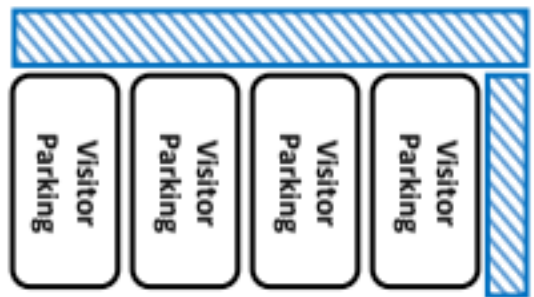

ENTRANCE ONLY

EXIT ONLY