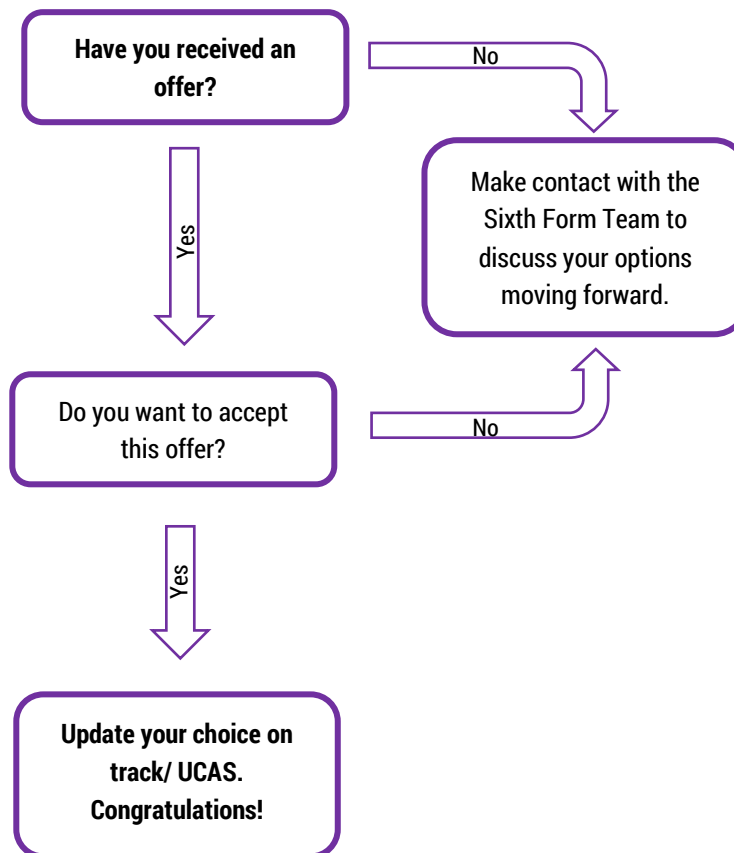

UCAS Final Choices – 0-1 Offers

Grade Conversion

Extended Certificate	A level	UCAS tariff points
D*	A*	56
D	A	48
	B	40
M	C	32
	D	24
P	E	16

Extended Certificate	A level	UCAS tariff points
D*	A*	56
D	A	48
	B	40
M	C	32
	D	24
P	E	16