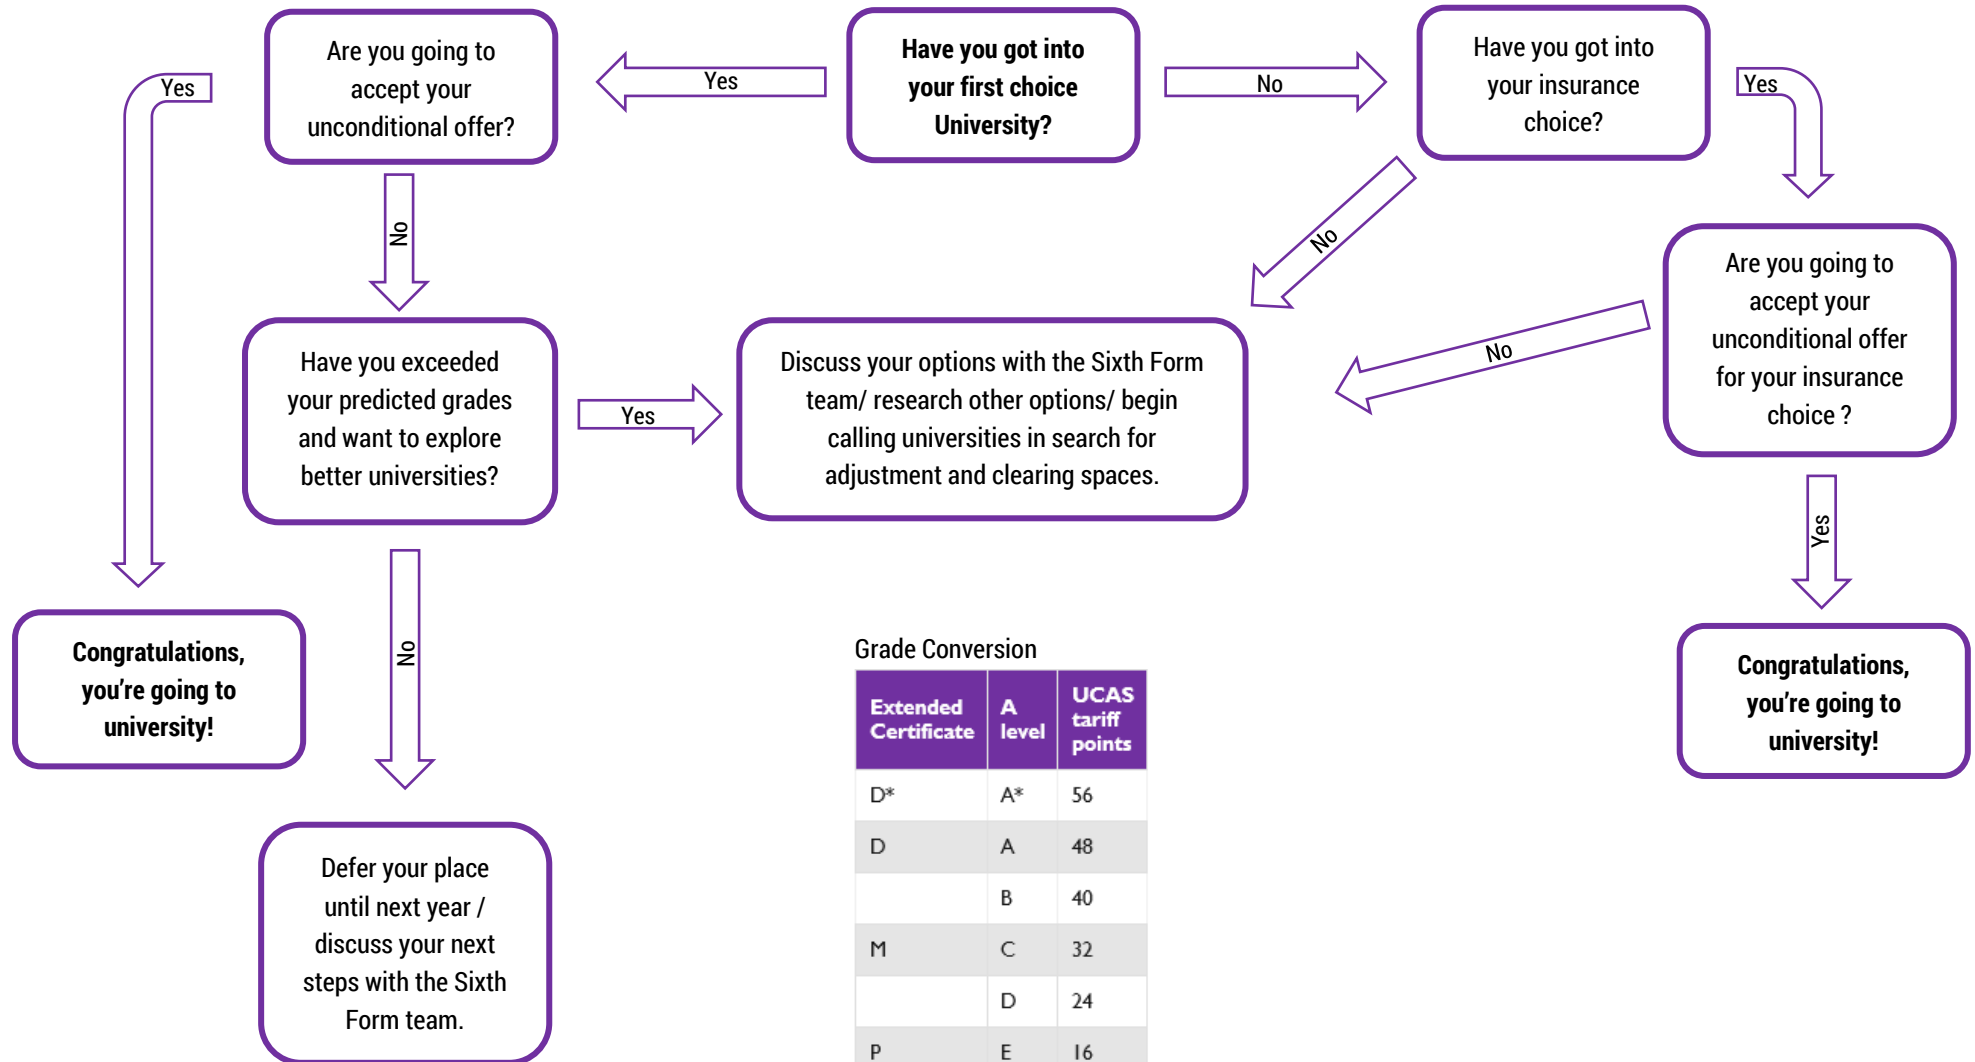

UCAS Final Choices – 0-1 Offers

Grade Conversion

Extended Certificate	A level	UCAS tariff points
D*	A*	56
D	A	48
	B	40
M	C	32
	D	24
P	E	16

Extended Certificate	A level	UCAS tariff points
D*	A*	56
D	A	48
	B	40
M	C	32
	D	24
P	E	16

UCAS Final Choices – 2+ Offers

A Level Results Day

Grade Conversion

Extended Certificate	A level	UCAS tariff points
D*	A*	56
D	A	48
	B	40
M	C	32
	D	24
P	E	16