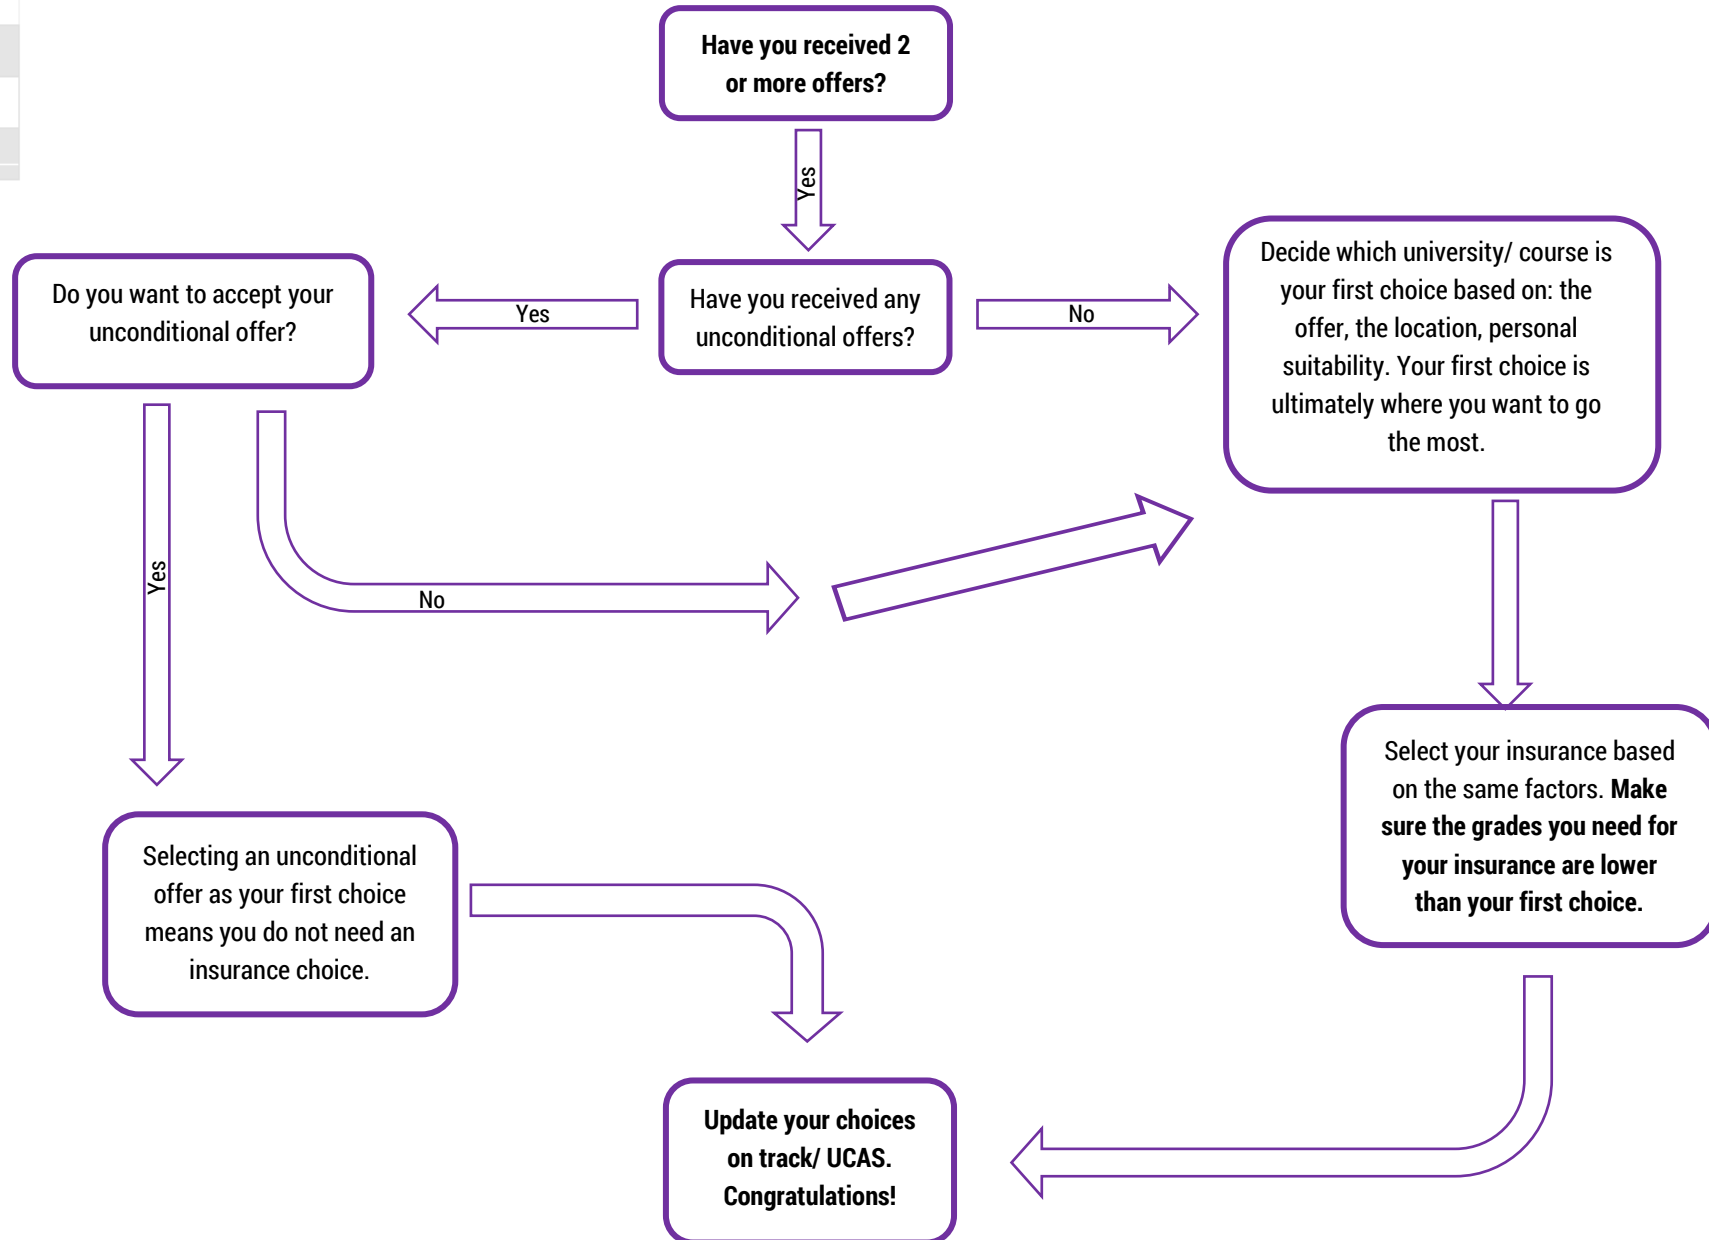

UCAS Final Choices – 0-1 Offers

Grade Conversion

Extended Certificate	A level	UCAS tariff points
D*	A*	56
D	A	48
	B	40
M	C	32
	D	24
P	E	16

Extended Certificate	A level	UCAS tariff points
D*	A*	56
D	A	48
	B	40
M	C	32
	D	24
P	E	16

UCAS Final Choices – 2+ Offers

A Level Results Day

Grade Conversion

Extended Certificate	A level	UCAS tariff points
D*	A*	56
D	A	48
	B	40
M	C	32
	D	24
P	E	16